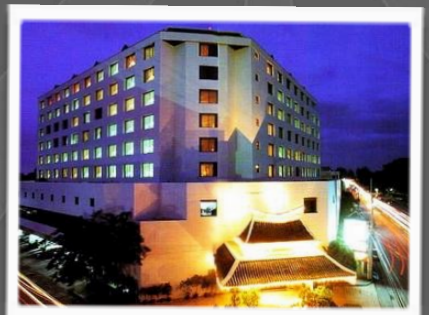

Meeting Rooms & Banquet Facilities

1. Samila Ballroom *2nd Floor* 576 Sqm.

Classroom	600	Seats
Theatre	700	Seats
Dinner	500	Seats
Cocktail	1,000	pax

2. Samila A Room *2nd Floor* 288 Sqm.

Classroom	250	Seats
Theatre	350	Seats
Dinner	300	Seats
Cocktail	600	pax

3. Samila B Room *2nd Floor* 288 Sqm.

Classroom	250	Seats
Theatre	350	Seats
Dinner	300	Seats
Cocktail	600	pax

4. Saithong Room *2nd Floor* 288 Sqm.

Classroom	100	Seats
Theatre	300	Seats
Dinner	250	Seats
Cocktail	500	pax

Audio Visual Equipment:

- Screen/ Display Boards
- Tape Recorder
- White Board/ Flipchart
- Video Projector
- Slide & Overhead Projector
- LCD
- Podium

Bangkok Corporate Office:

Pavilion Hotel Group
Thanapoom Tower 25th Floor,
1550 New Petchburi Road,
Makaksan, Ratchthewi, Bangkok
10300 Thailand

Tel: +66 2207 0703 (-5)

Fax: +66 2207 0589