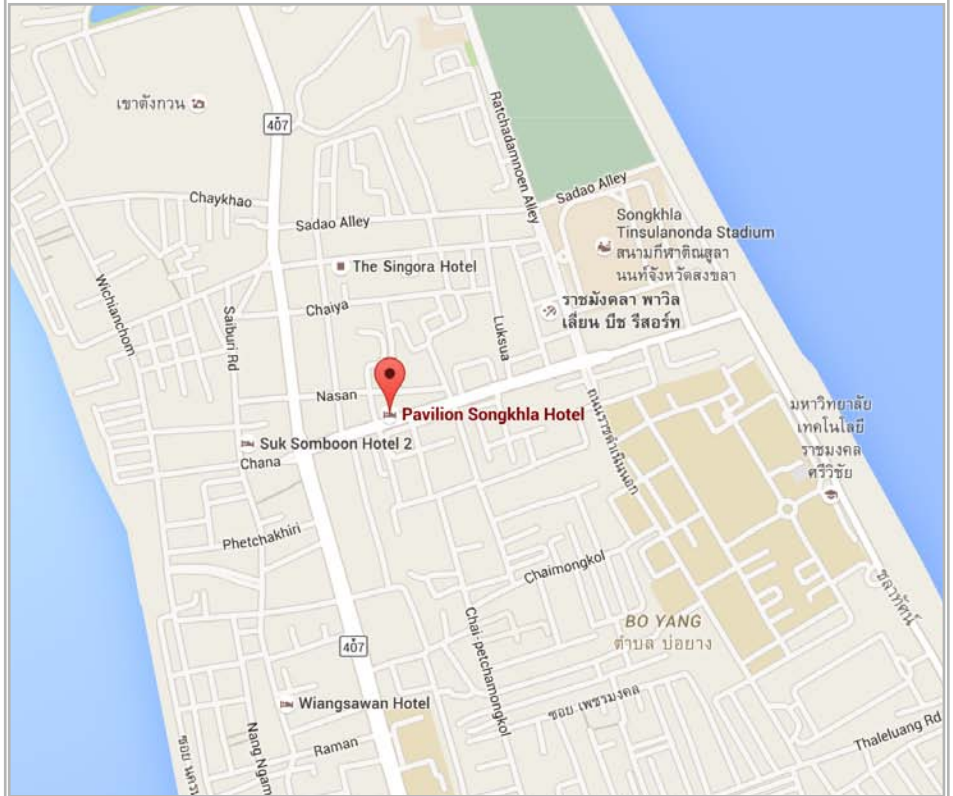

Location Map

Food & Beverage Outlets

Restaurant	Floor	Hours	Capacity	Concept
Sai-Kaew	1st	06.00 - 24.00	125 seats	International
Lobby Lounge	1st	18.00 - 24.00	45 seats	Cocktails, Snacks & Light music
Coffee Corner	1st	09.00 - 18.00	45 seats	Coffee, Cakes & Desserts
Café Paradiso Pub	1st	17.30 - 02.00	200 seats	Refreshments & Snacks

Entertainment Facilities

Facilities	Floor	Hours	Capacity	Concept
Internet Centre	1st	07.00 - 22.00	4 seats	Communication
Karaoke Rooms 1, 2 & 3	1st	17.30 - 02.30	20 seats each room	Refreshments & Snacks
Snooker Room	3rd	09.00 - 02.00	3 tables	Refreshments & Snacks
Thai Massage	3rd	09.00 - 02.00	5 rooms (14 beds)	Relaxation